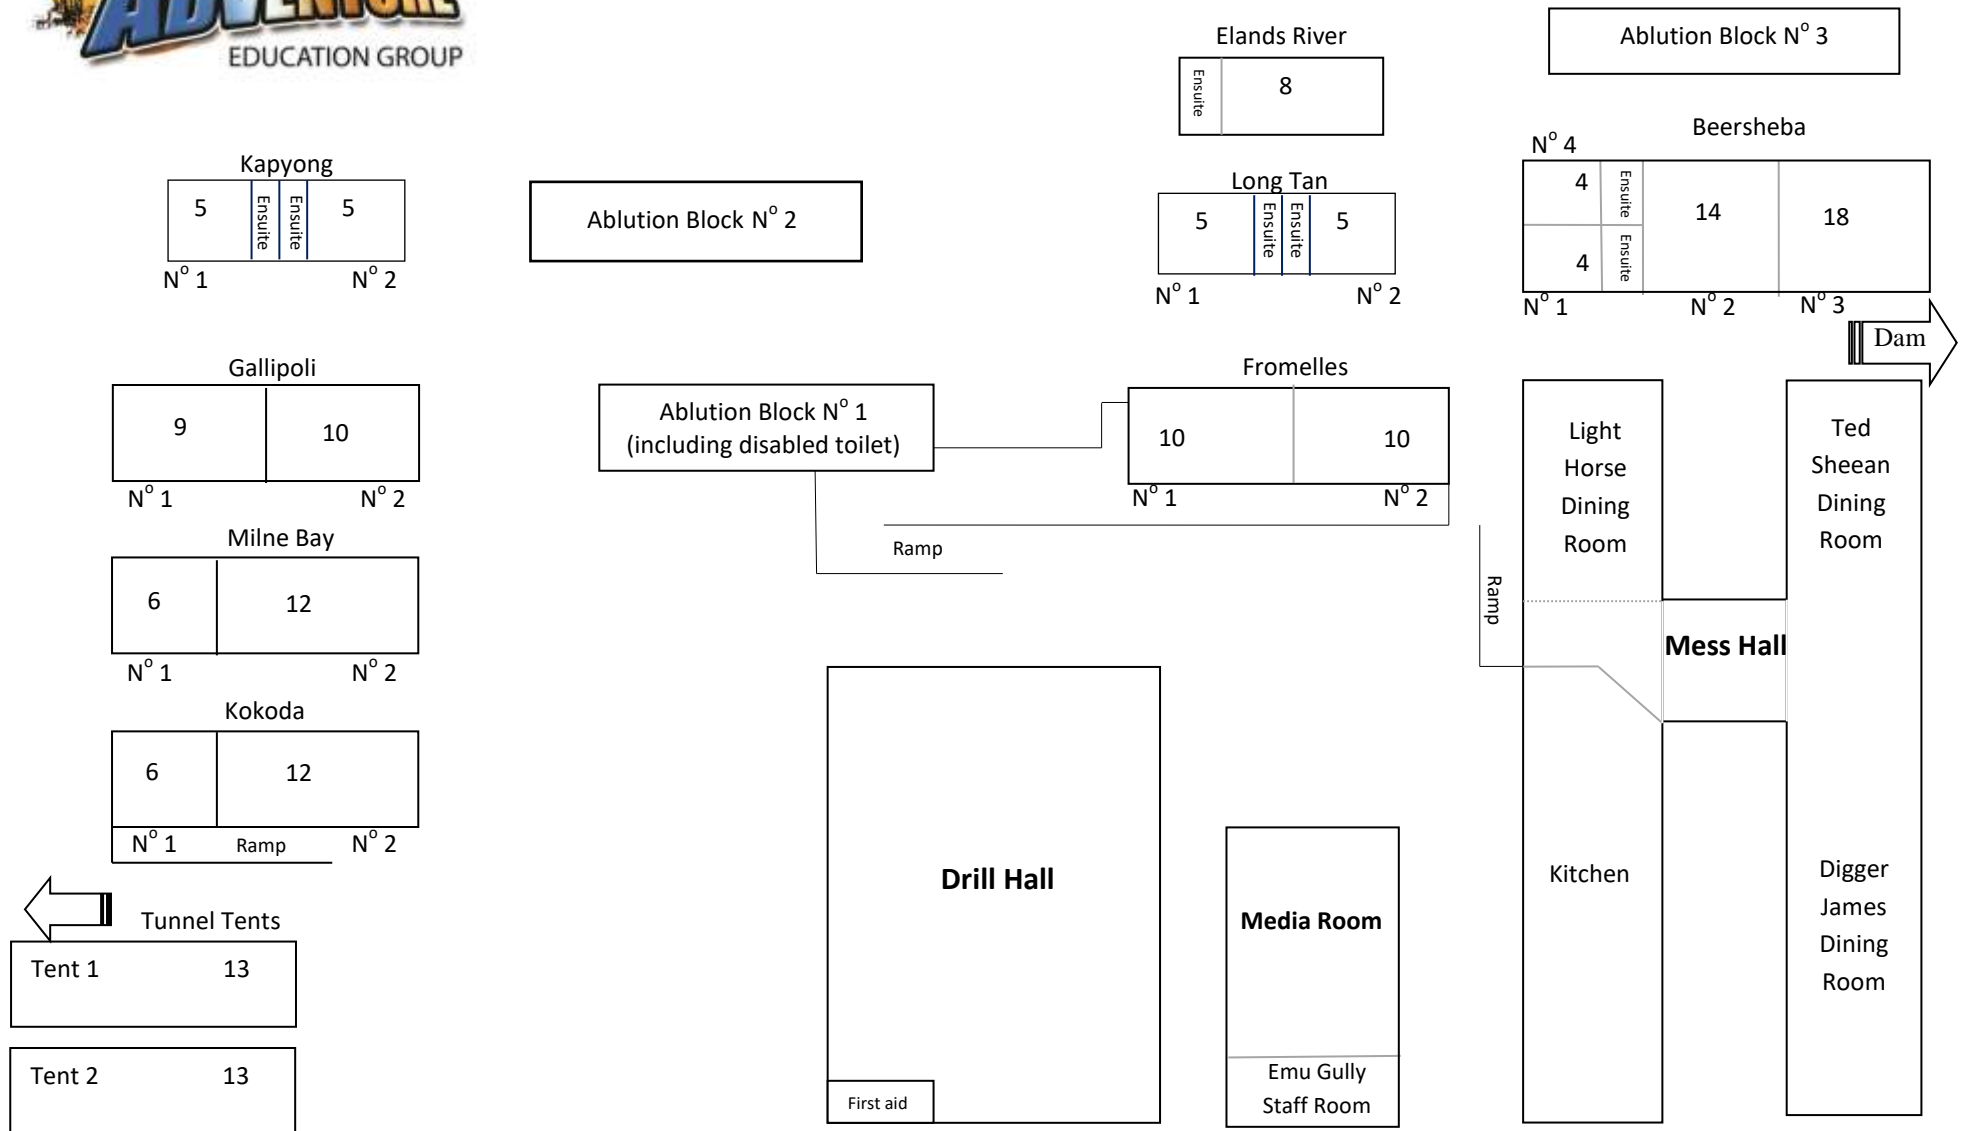

EMU GULLY – HELIDON STANDARD PROGRAM– ACCOMMODATION PLAN

← To Adventure Camping Program

Driveway